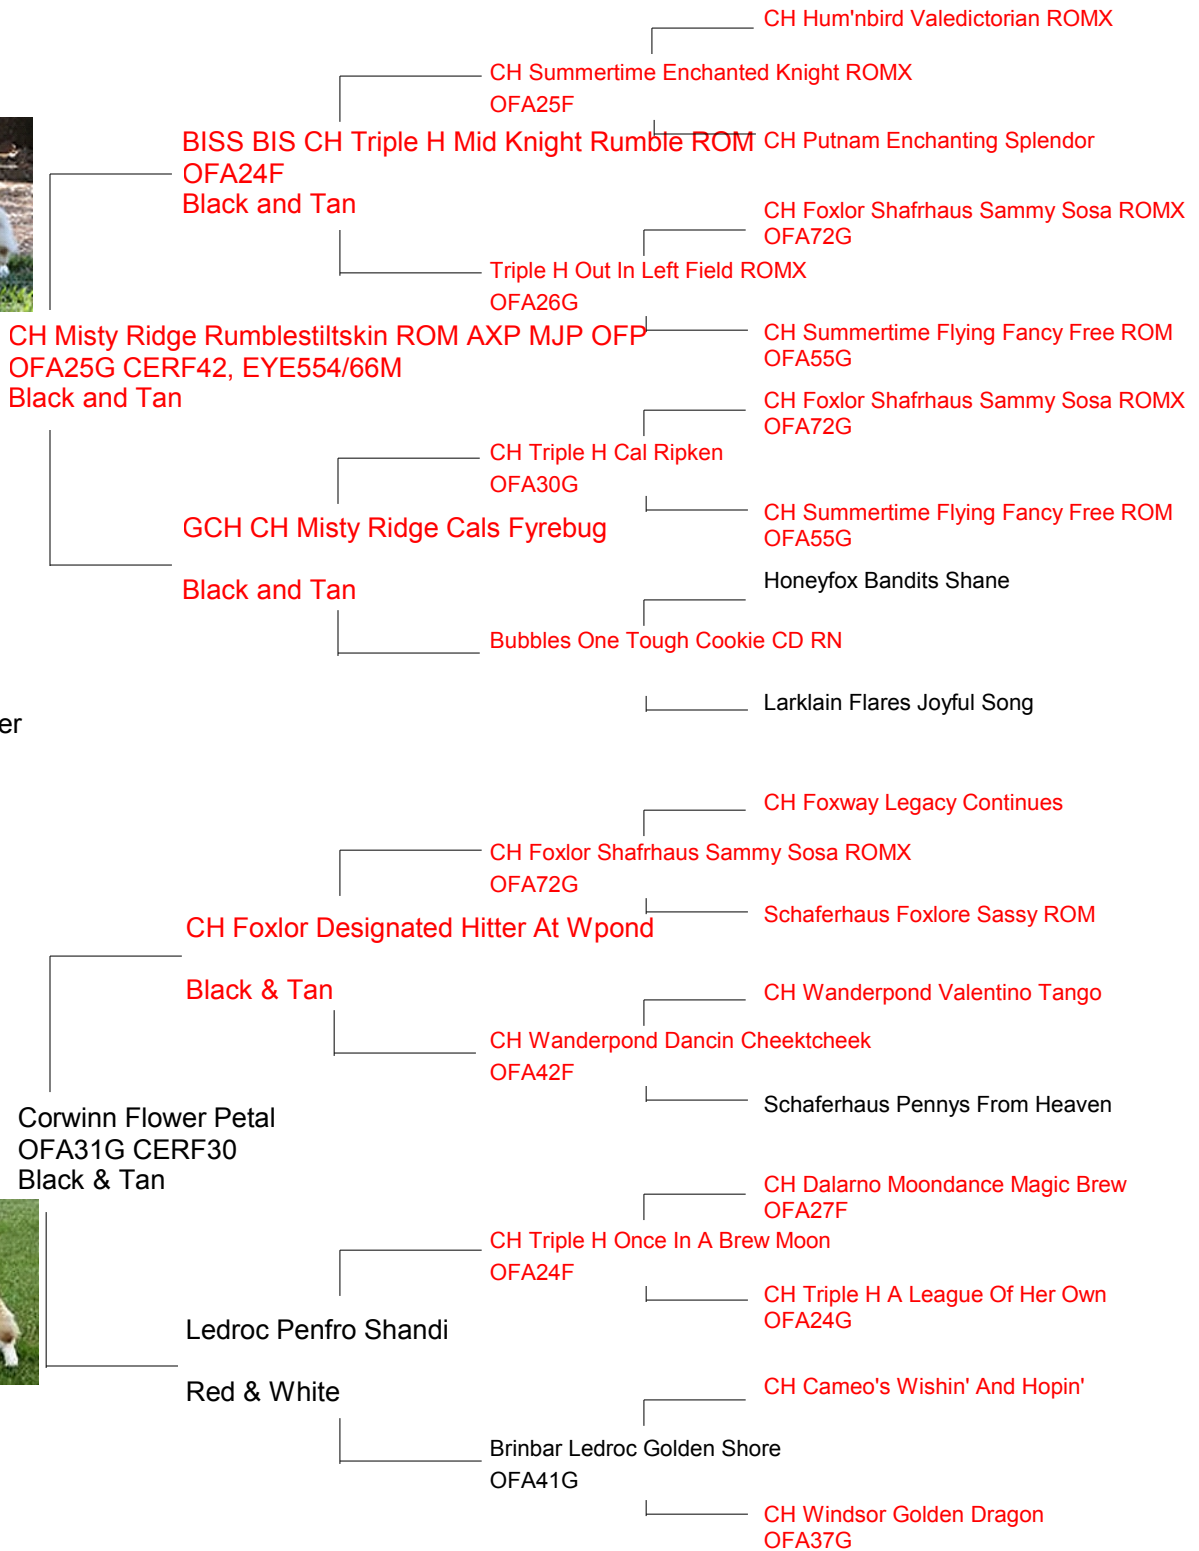

Pedigree for Parker x Flower litter

Rocky L Ranch

Lisa Halop
Rocky L Ranch

Shingle Springs, CA 95682
530-391-0948
frelop@rockylranch.com

Parker x Flower litter

Black & Tan

I hereby certify that this pedigree is true and complete to the best of my knowledge.

X _____ Date: _____